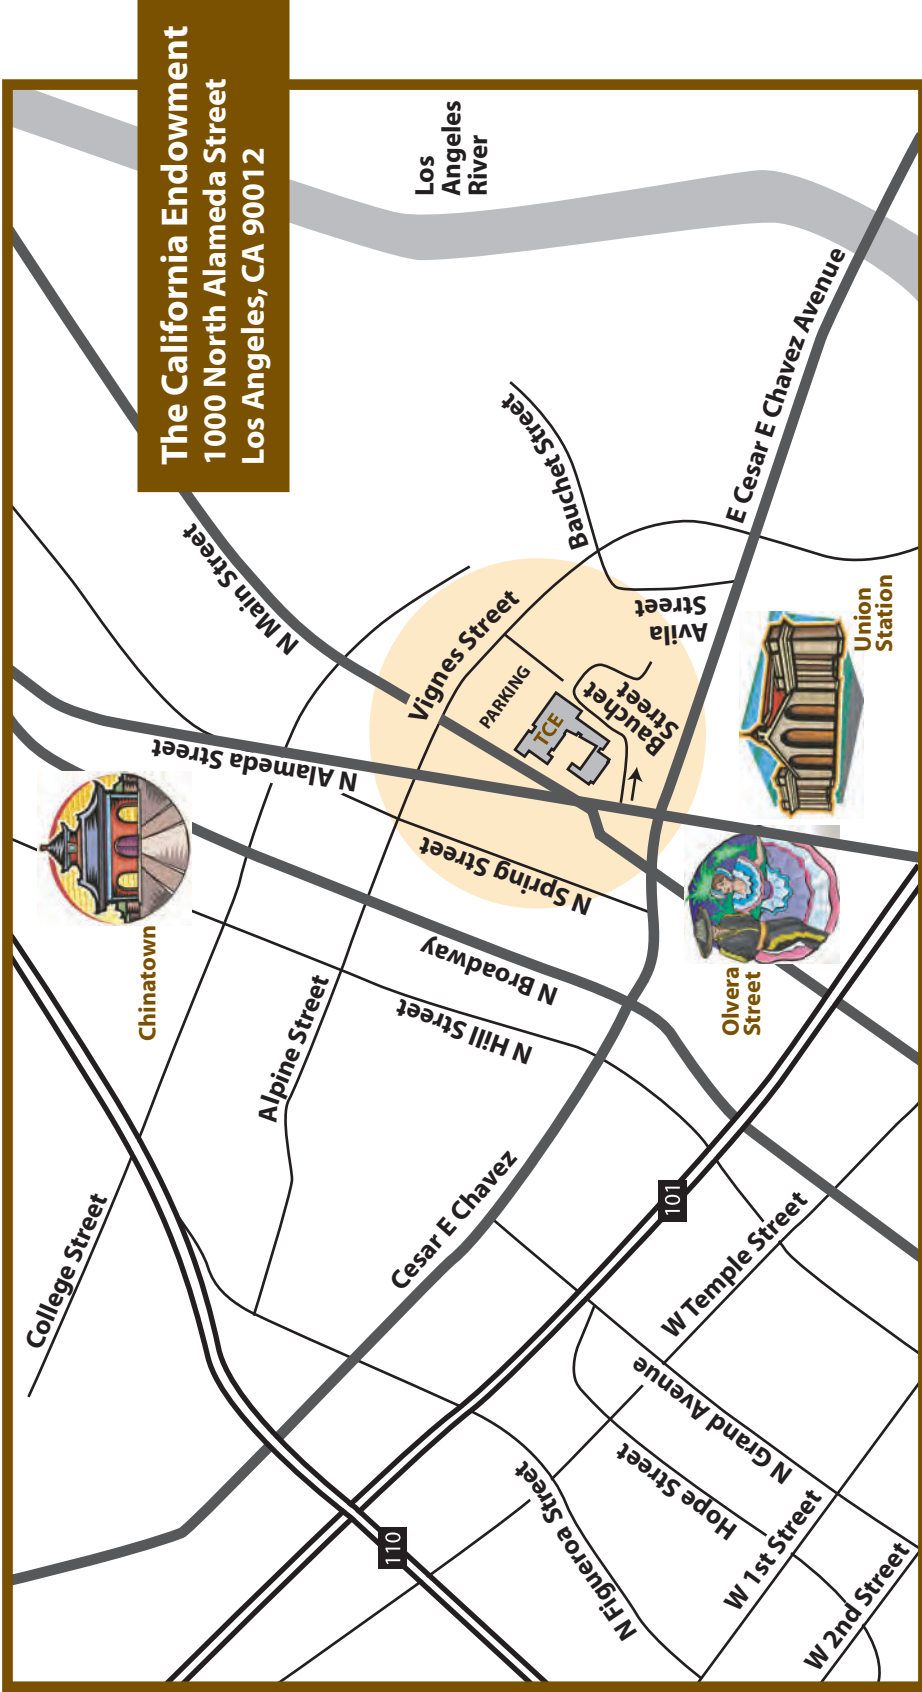

Directions to The California Endowment

The California Endowment
1000 North Alameda Street
Los Angeles, CA 90012

Walking from Union Station

- Walk out of Union Station at Alameda Street exit
- Turn right at sidewalk
- Walk 1-1/2 blocks north to front entrance

From Santa Monica/Westside

- I-10 East
- CA 110 North
- Just past downtown, follow signs on right to "10 East San Bernardino/5 South Santa Ana" (US 101 South)
- Exit Broadway
- Left on Broadway
- Right on Cesar Chavez
- Left on Alameda
- Right at Baughet St. (1st stop light)
- Continue to TCE parking lot

From San Fernando Valley/Hollywood

- US 101 South
- Exit Broadway
- Left on Broadway
- Right on Cesar Chavez
- Left on Alameda
- Right at Baughet St. (1st stop light)
- Continue to TCE parking lot

From Pasadena/Northeast LA

- CA 110 South
- Exit Hill Street, go straight
- Left on Alpine
- Right on Broadway
- Left on Cesar Chavez
- Left on Alameda
- Right at Baughet St. (1st stop light)
- Continue to TCE parking lot

From San Gabriel Valley

- I-10 West
- US 101 North
- Exit Alameda Street
- Right on Alameda
- Right at Baughet St. (1st stop light)
- Continue to TCE parking lot

From Harbor Area/South LA

- CA 110 North
- Just past downtown, follow signs on right to "10 East San Bernardino /5 South Santa Ana" (US 101 South)
- Exit Broadway
- Left on Broadway
- Right on Cesar Chavez
- Left on Alameda
- Right at Baughet St. (1st stop light)
- Continue to TCE parking lot